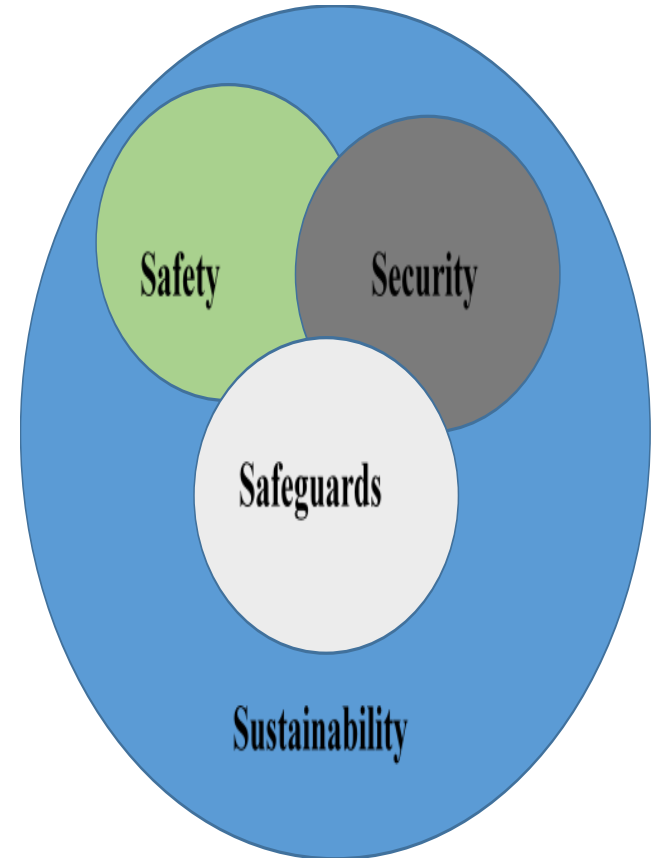

NuPEA

**Analysis of Local
Industries ability to
supply**

**A database of relevant
industry capability**

Nuclear Regulatory Act, 2019

NuPEA

Covers the 4S of a
comprehensive Radiation
and Nuclear Regulatory
Regime

Human and Institutional Capacity Development for the NPP

NuPEA

>500 Kenyans trained through the IAEA National Liaison Office (NLO)

KINGS – South Korea – 31 graduates, 9 ongoing

Institute of Nuclear Science & Technology (UoN) - 66 sponsored students